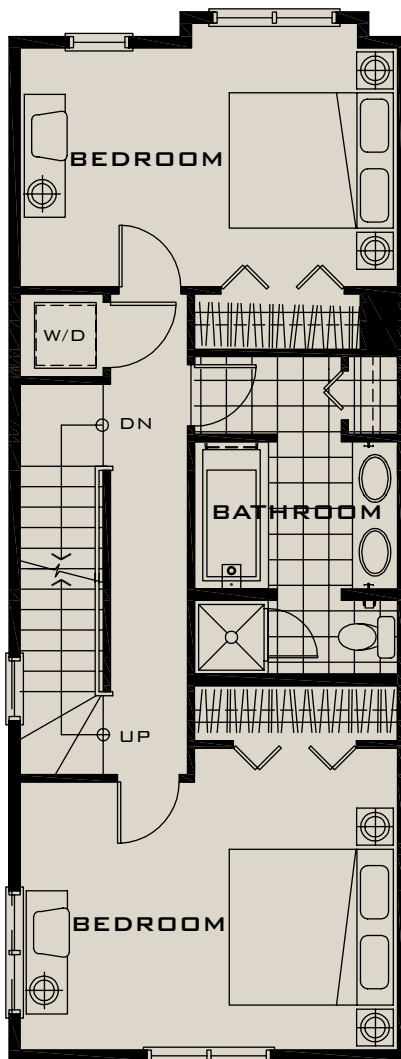

THE DOCKS UNIT A 1873 SQ FT

3 BEDROOMS / 2.5 BATHS

GARAGE

MAIN

SUITES A101, B106, C106, D101, E108, F101

THE DOCKS UNIT A 1873 SQ FT
3 BEDROOMS / 2.5 BATHS

SECOND

LOFT

SUITES A101, B106, C106, D101, E108, F101