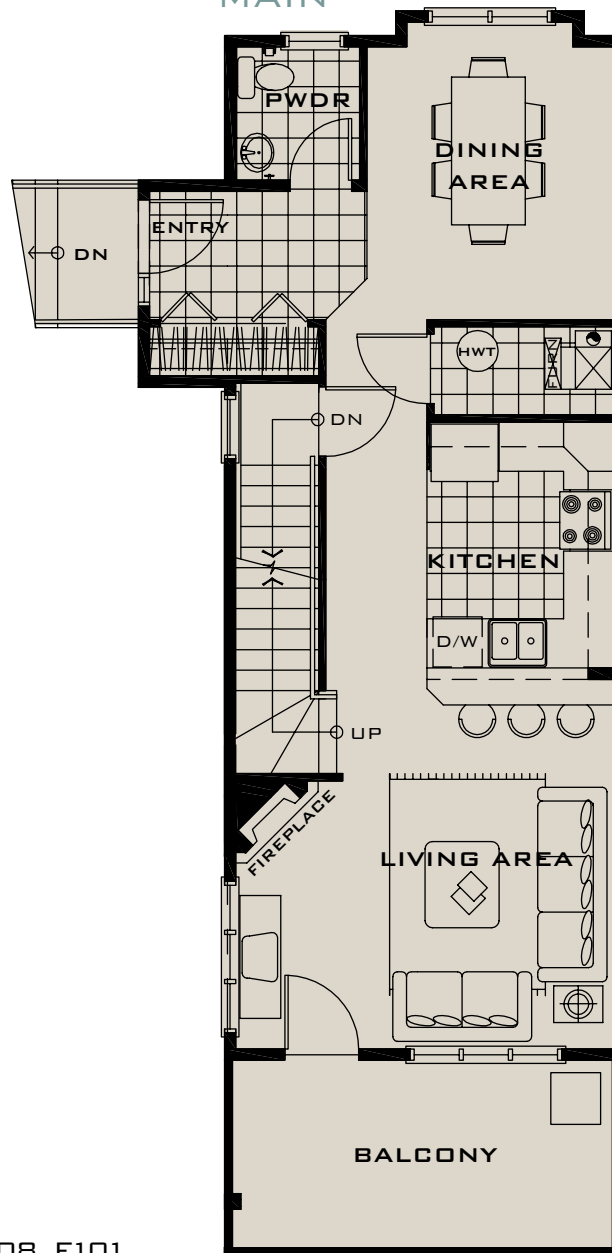

THE DOCKS UNIT A 1873 SQ FT

3 BEDROOMS / 2.5 BATHS

GARAGE

MAIN

SUITES A101, B106, C106, D101, E108, F101

THE DOCKS UNIT A 1873 SQ FT
3 BEDROOMS / 2.5 BATHS

SECOND

LOFT

SUITES A101, B106, C106, D101, E108, F101