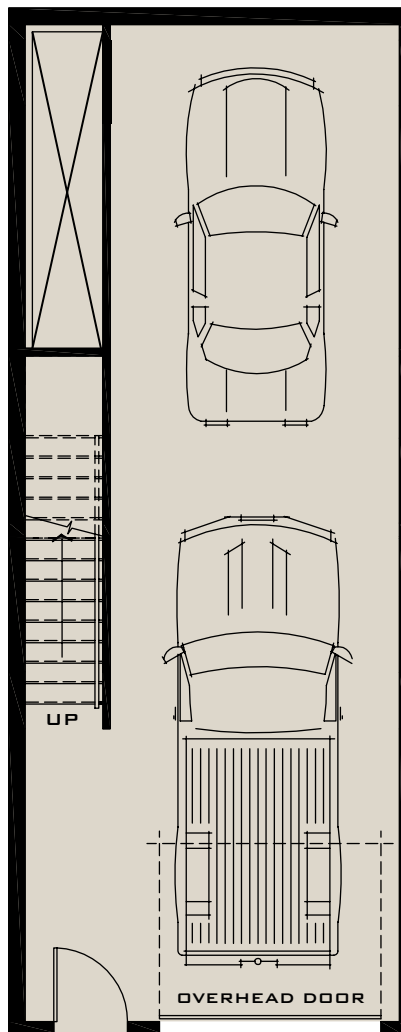

THE DOCKS UNIT A 1873 SQ FT

3 BEDROOMS / 2.5 BATHS

GARAGE

MAIN

SUITES A101, B106, C106, D101, E108, F101

THE DOCKS UNIT A 1873 SQ FT
3 BEDROOMS / 2.5 BATHS

SECOND

LOFT

SUITES A101, B106, C106, D101, E108, F101