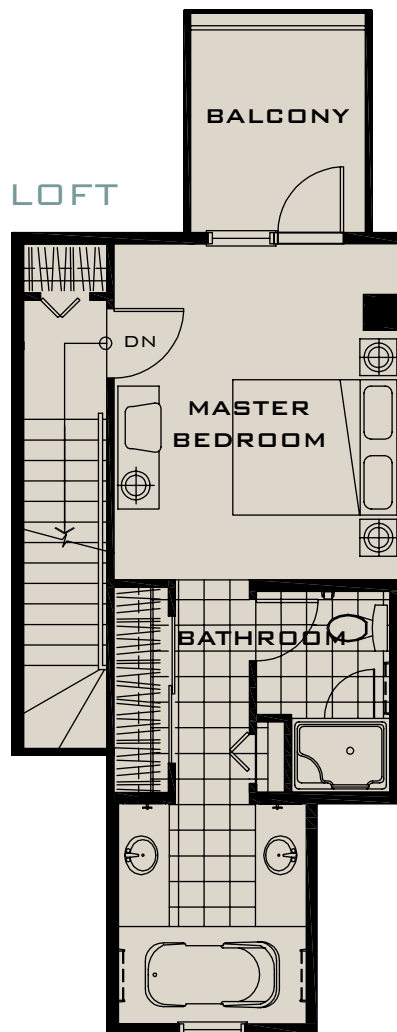

THE DOCKS UNIT A 1873 SQ FT

3 BEDROOMS / 2.5 BATHS

GARAGE

MAIN

SUITES A101, B106, C106, D101, E108, F101

THE DOCKS UNIT A 1873 SQ FT
3 BEDROOMS / 2.5 BATHS

SECOND

LOFT

SUITES A101, B106, C106, D101, E108, F101