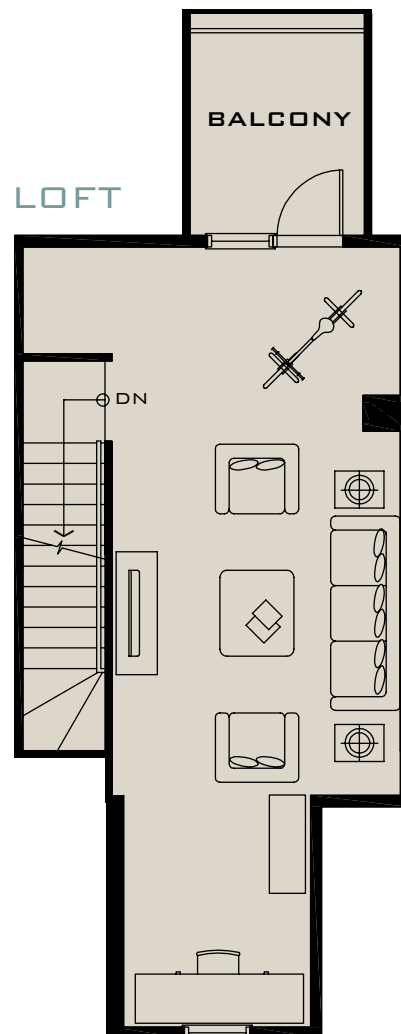

THE DOCKS UNIT B 1348 SQ FT
2 BEDROOMS / 2.5 BATHS

GARAGE

MAIN

SECOND

SUITES B102, B103, B104,
B105, C102, C103, C104, C105,
E102, E103, E106, E107

THE DOCKS UNIT B1 1800 SQ FT

2 BEDROOMS & LOFT / 2.5 BATHS

GARAGE

SUITES A102, A103, A104, D102, D103, D104, F102, F103, F104, F105

THE DOCKS UNIT B1 1800 SQ FT

2 BEDROOMS & LOFT / 2.5 BATHS

SECOND

LOFT

SUITES A102, A103, A104, D102, D103, D104, F102, F103, F104, F105