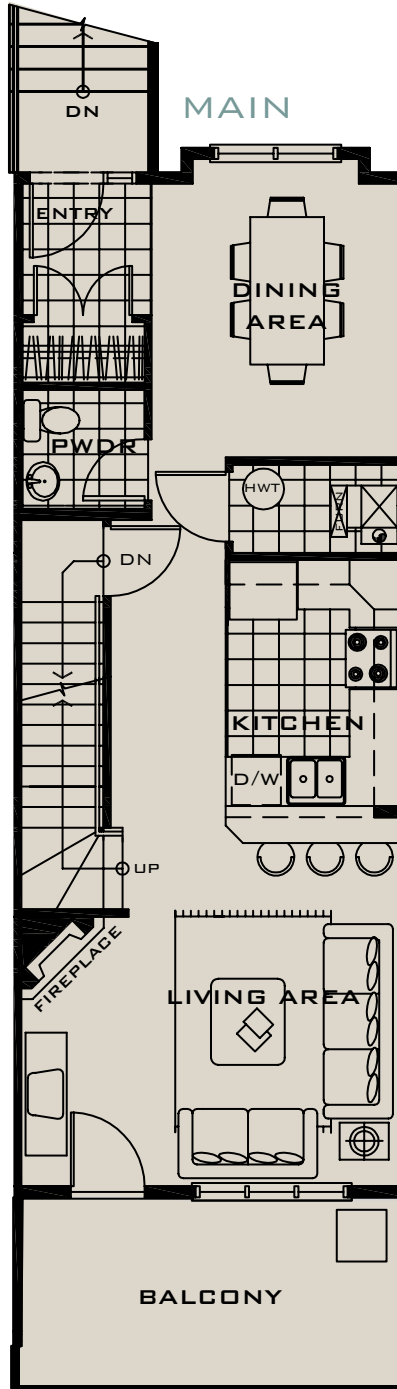

THE DOCKS UNIT B 1348 SQ FT
2 BEDROOMS / 2.5 BATHS

GARAGE

MAIN

SECOND

SUITES B102, B103, B104,
B105, C102, C103, C104, C105,
E102, E103, E106, E107

THE DOCKS UNIT B1 1800 SQ FT

2 BEDROOMS & LOFT / 2.5 BATHS

GARAGE

SUITES A102, A103, A104, D102, D103, D104, F102, F103, F104, F105

THE DOCKS UNIT B1 1800 SQ FT

2 BEDROOMS & LOFT / 2.5 BATHS

SECOND

LOFT

SUITES A102, A103, A104, D102, D103, D104, F102, F103, F104, F105