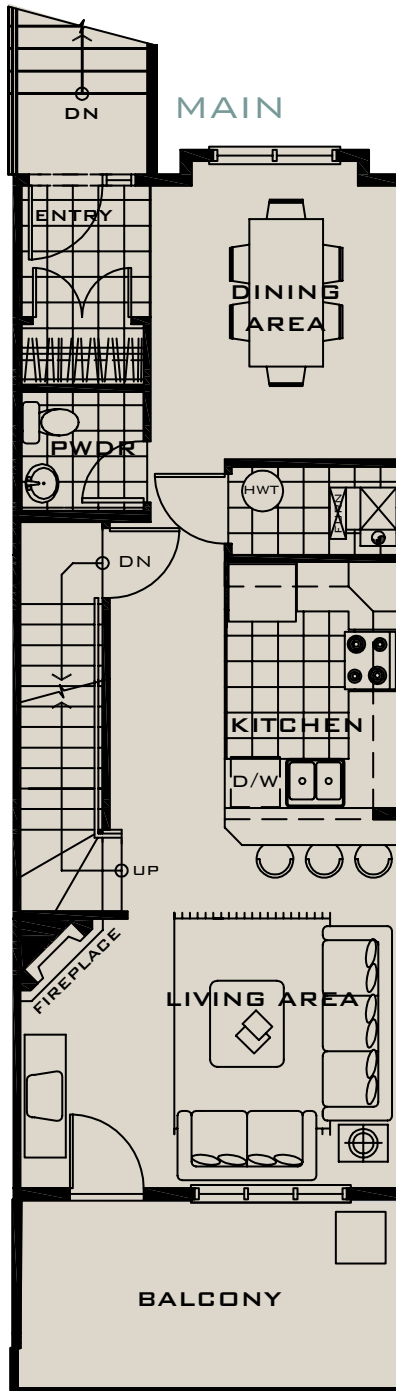

THE DOCKS UNIT B 1348 SQ FT
2 BEDROOMS / 2.5 BATHS

GARAGE

MAIN

SECOND

SUITES B102, B103, B104,
B105, C102, C103, C104, C105,
E102, E103, E106, E107

THE DOCKS UNIT B1 1800 SQ FT

2 BEDROOMS & LOFT / 2.5 BATHS

GARAGE

SUITES A102, A103, A104, D102, D103, D104, F102, F103, F104, F105

THE DOCKS UNIT B1 1800 SQ FT

2 BEDROOMS & LOFT / 2.5 BATHS

SECOND

LOFT

SUITES A102, A103, A104, D102, D103, D104, F102, F103, F104, F105