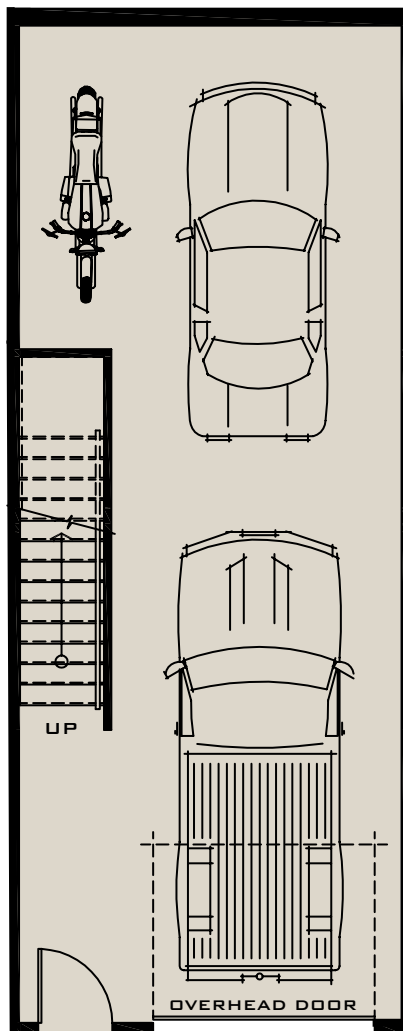

THE DOCKS UNIT B 1348 SQ FT
2 BEDROOMS / 2.5 BATHS

GARAGE

MAIN

SECOND

SUITES B102, B103, B104,
B105, C102, C103, C104, C105,
E102, E103, E106, E107

THE DOCKS UNIT B1 1800 SQ FT

2 BEDROOMS & LOFT / 2.5 BATHS

GARAGE

SUITES A102, A103, A104, D102, D103, D104, F102, F103, F104, F105

THE DOCKS UNIT B1 1800 SQ FT

2 BEDROOMS & LOFT / 2.5 BATHS

SECOND

LOFT

SUITES A102, A103, A104, D102, D103, D104, F102, F103, F104, F105