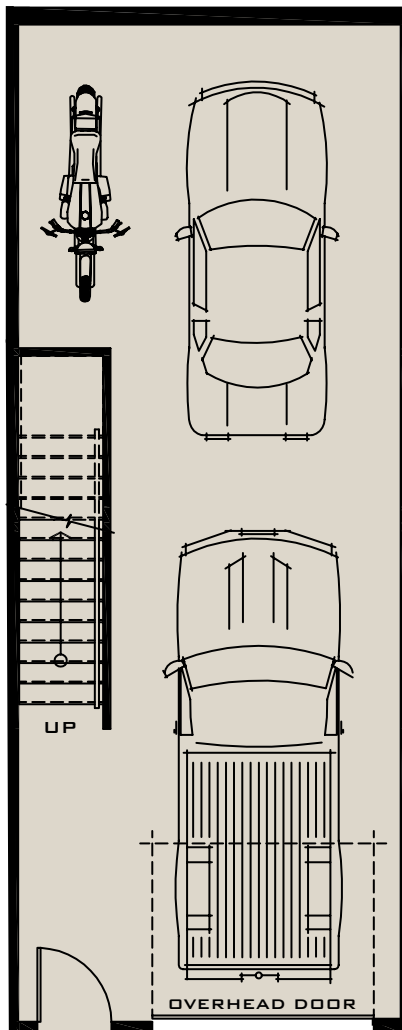

THE DOCKS UNIT B 1348 SQ FT
2 BEDROOMS / 2.5 BATHS

GARAGE

MAIN

SECOND

SUITES B102, B103, B104,
B105, C102, C103, C104, C105,
E102, E103, E106, E107

THE DOCKS UNIT B1 1800 SQ FT

2 BEDROOMS & LOFT / 2.5 BATHS

GARAGE

SUITES A102, A103, A104, D102, D103, D104, F102, F103, F104, F105

THE DOCKS UNIT B1 1800 SQ FT

2 BEDROOMS & LOFT / 2.5 BATHS

SECOND

LOFT

SUITES A102, A103, A104, D102, D103, D104, F102, F103, F104, F105