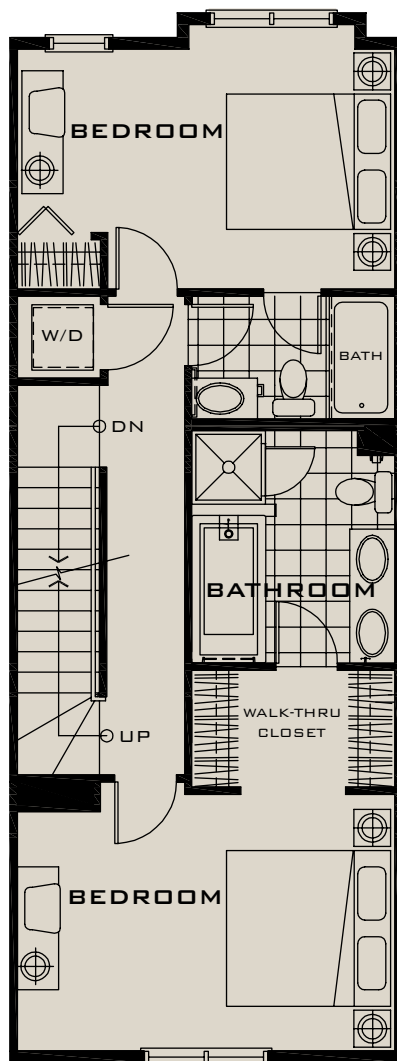

THE DOCKS UNIT B 1348 SQ FT
2 BEDROOMS / 2.5 BATHS

GARAGE

MAIN

SECOND

SUITES B102, B103, B104,
B105, C102, C103, C104, C105,
E102, E103, E106, E107

THE DOCKS UNIT B1 1800 SQ FT

2 BEDROOMS & LOFT / 2.5 BATHS

GARAGE

SUITES A102, A103, A104, D102, D103, D104, F102, F103, F104, F105

THE DOCKS UNIT B1 1800 SQ FT

2 BEDROOMS & LOFT / 2.5 BATHS

SECOND

LOFT

SUITES A102, A103, A104, D102, D103, D104, F102, F103, F104, F105