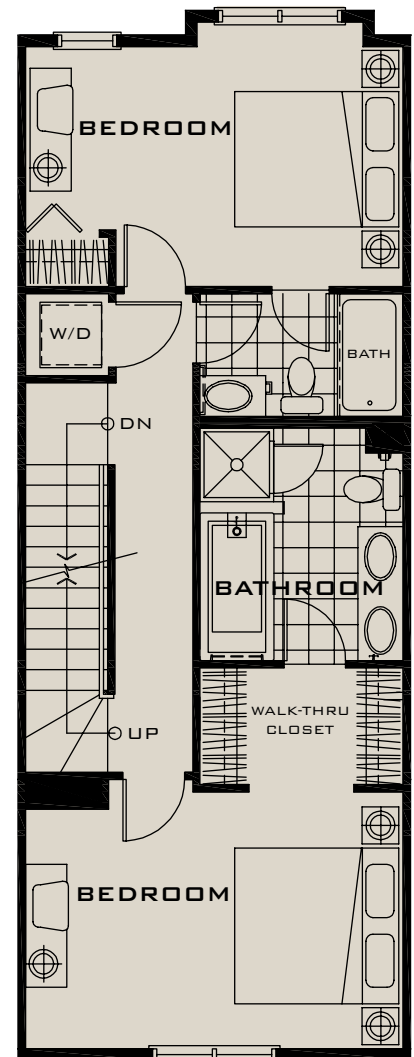

THE DOCKS UNIT B 1348 SQ FT
2 BEDROOMS / 2.5 BATHS

GARAGE

MAIN

SECOND

SUITES B102, B103, B104,
B105, C102, C103, C104, C105,
E102, E103, E106, E107

THE DOCKS UNIT B1 1800 SQ FT

2 BEDROOMS & LOFT / 2.5 BATHS

GARAGE

SUITES A102, A103, A104, D102, D103, D104, F102, F103, F104, F105

THE DOCKS UNIT B1 1800 SQ FT

2 BEDROOMS & LOFT / 2.5 BATHS

SECOND

LOFT

SUITES A102, A103, A104, D102, D103, D104, F102, F103, F104, F105