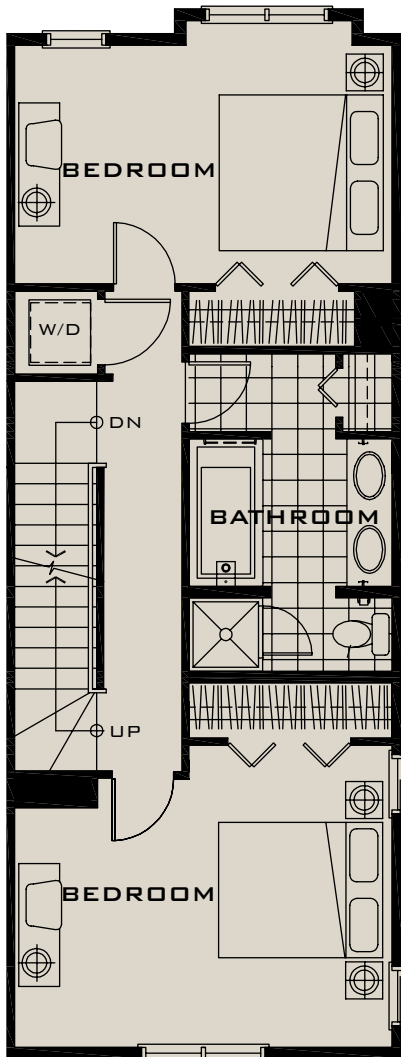

THE DOCKS UNIT C 1817 SQ FT
3 BEDROOMS / 2.5 BATHS

GARAGE

SUITES A105, B101, C101, D105, E101, F106

THE DOCKS UNIT C 1817 SQ FT

3 BEDROOMS / 2.5 BATHS

SECOND

LOFT

SUITES A105, B101, C101, D105, E101, F106