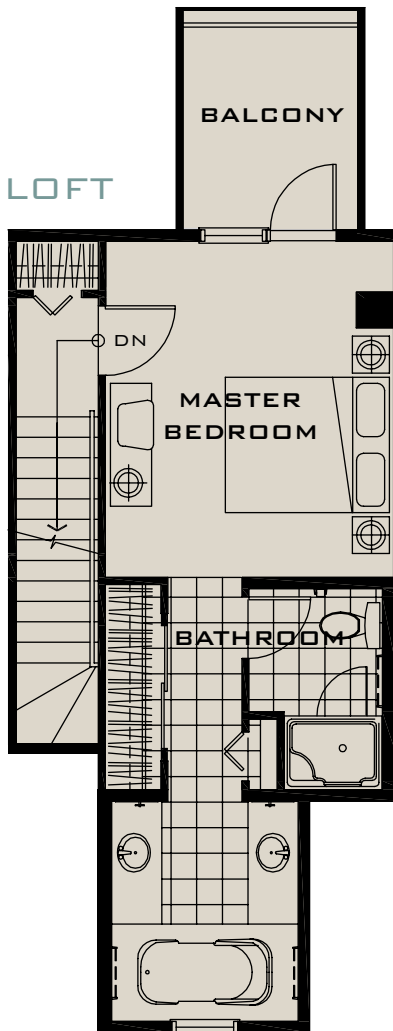

THE DOCKS UNIT C 1817 SQ FT
3 BEDROOMS / 2.5 BATHS

GARAGE

SUITES A105, B101, C101, D105, E101, F106

THE DOCKS UNIT C 1817 SQ FT

3 BEDROOMS / 2.5 BATHS

SECOND

LOFT

SUITES A105, B101, C101, D105, E101, F106