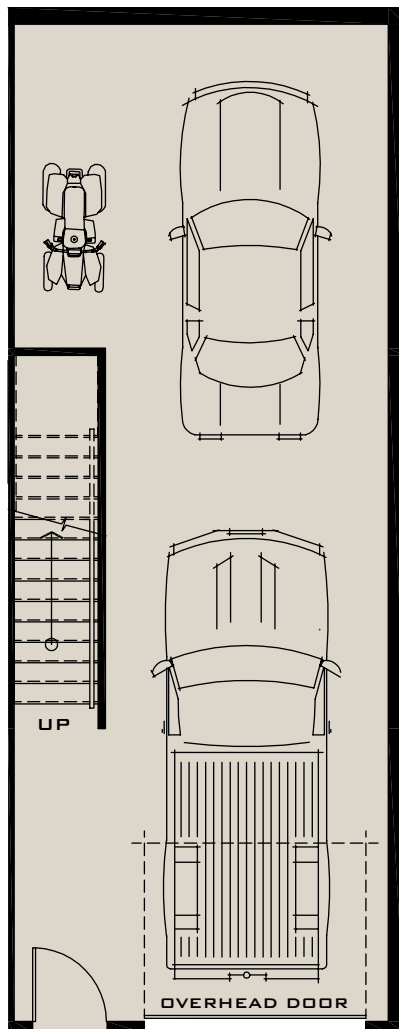

THE DOCKS UNIT C 1817 SQ FT
3 BEDROOMS / 2.5 BATHS

GARAGE

SUITES A105, B101, C101, D105, E101, F106

THE DOCKS UNIT C 1817 SQ FT

3 BEDROOMS / 2.5 BATHS

SECOND

LOFT

SUITES A105, B101, C101, D105, E101, F106