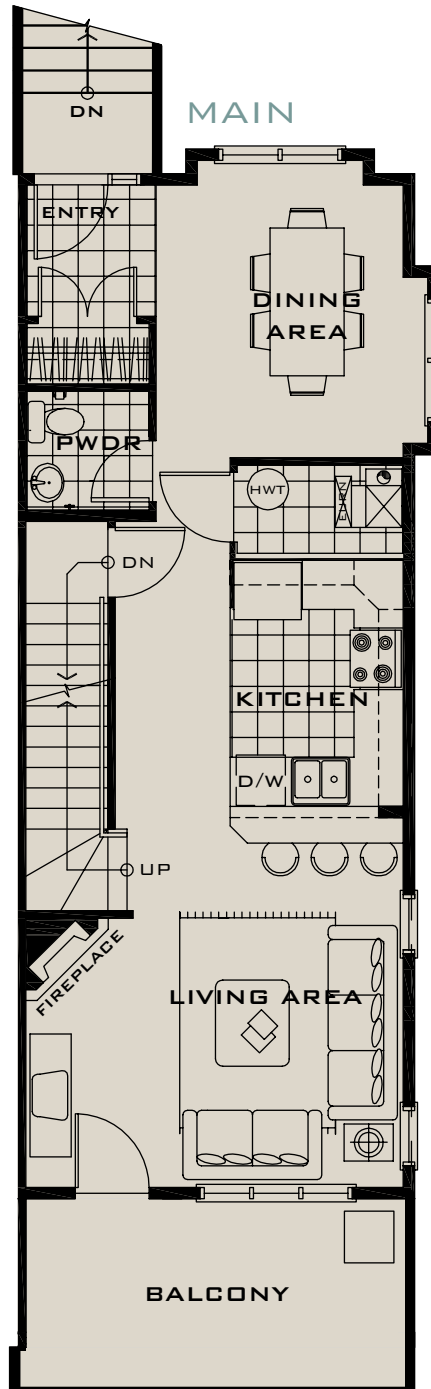

THE DOCKS UNIT C 1817 SQ FT
3 BEDROOMS / 2.5 BATHS

GARAGE

SUITES A105, B101, C101, D105, E101, F106

THE DOCKS UNIT C 1817 SQ FT

3 BEDROOMS / 2.5 BATHS

SECOND

LOFT

SUITES A105, B101, C101, D105, E101, F106